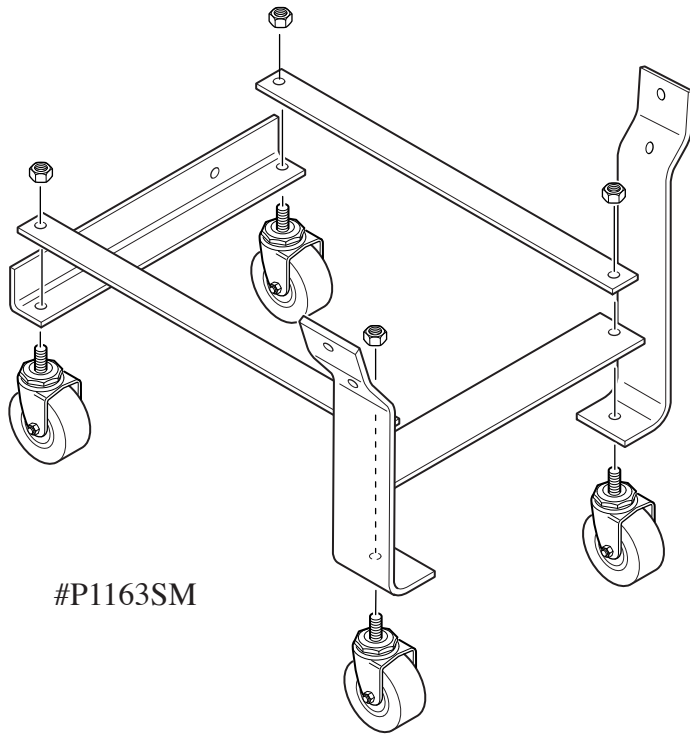

Mobile Engine Stand for MG Midget & AH Sprite

#P1163SM

Assemble stand and secure engine as shown.